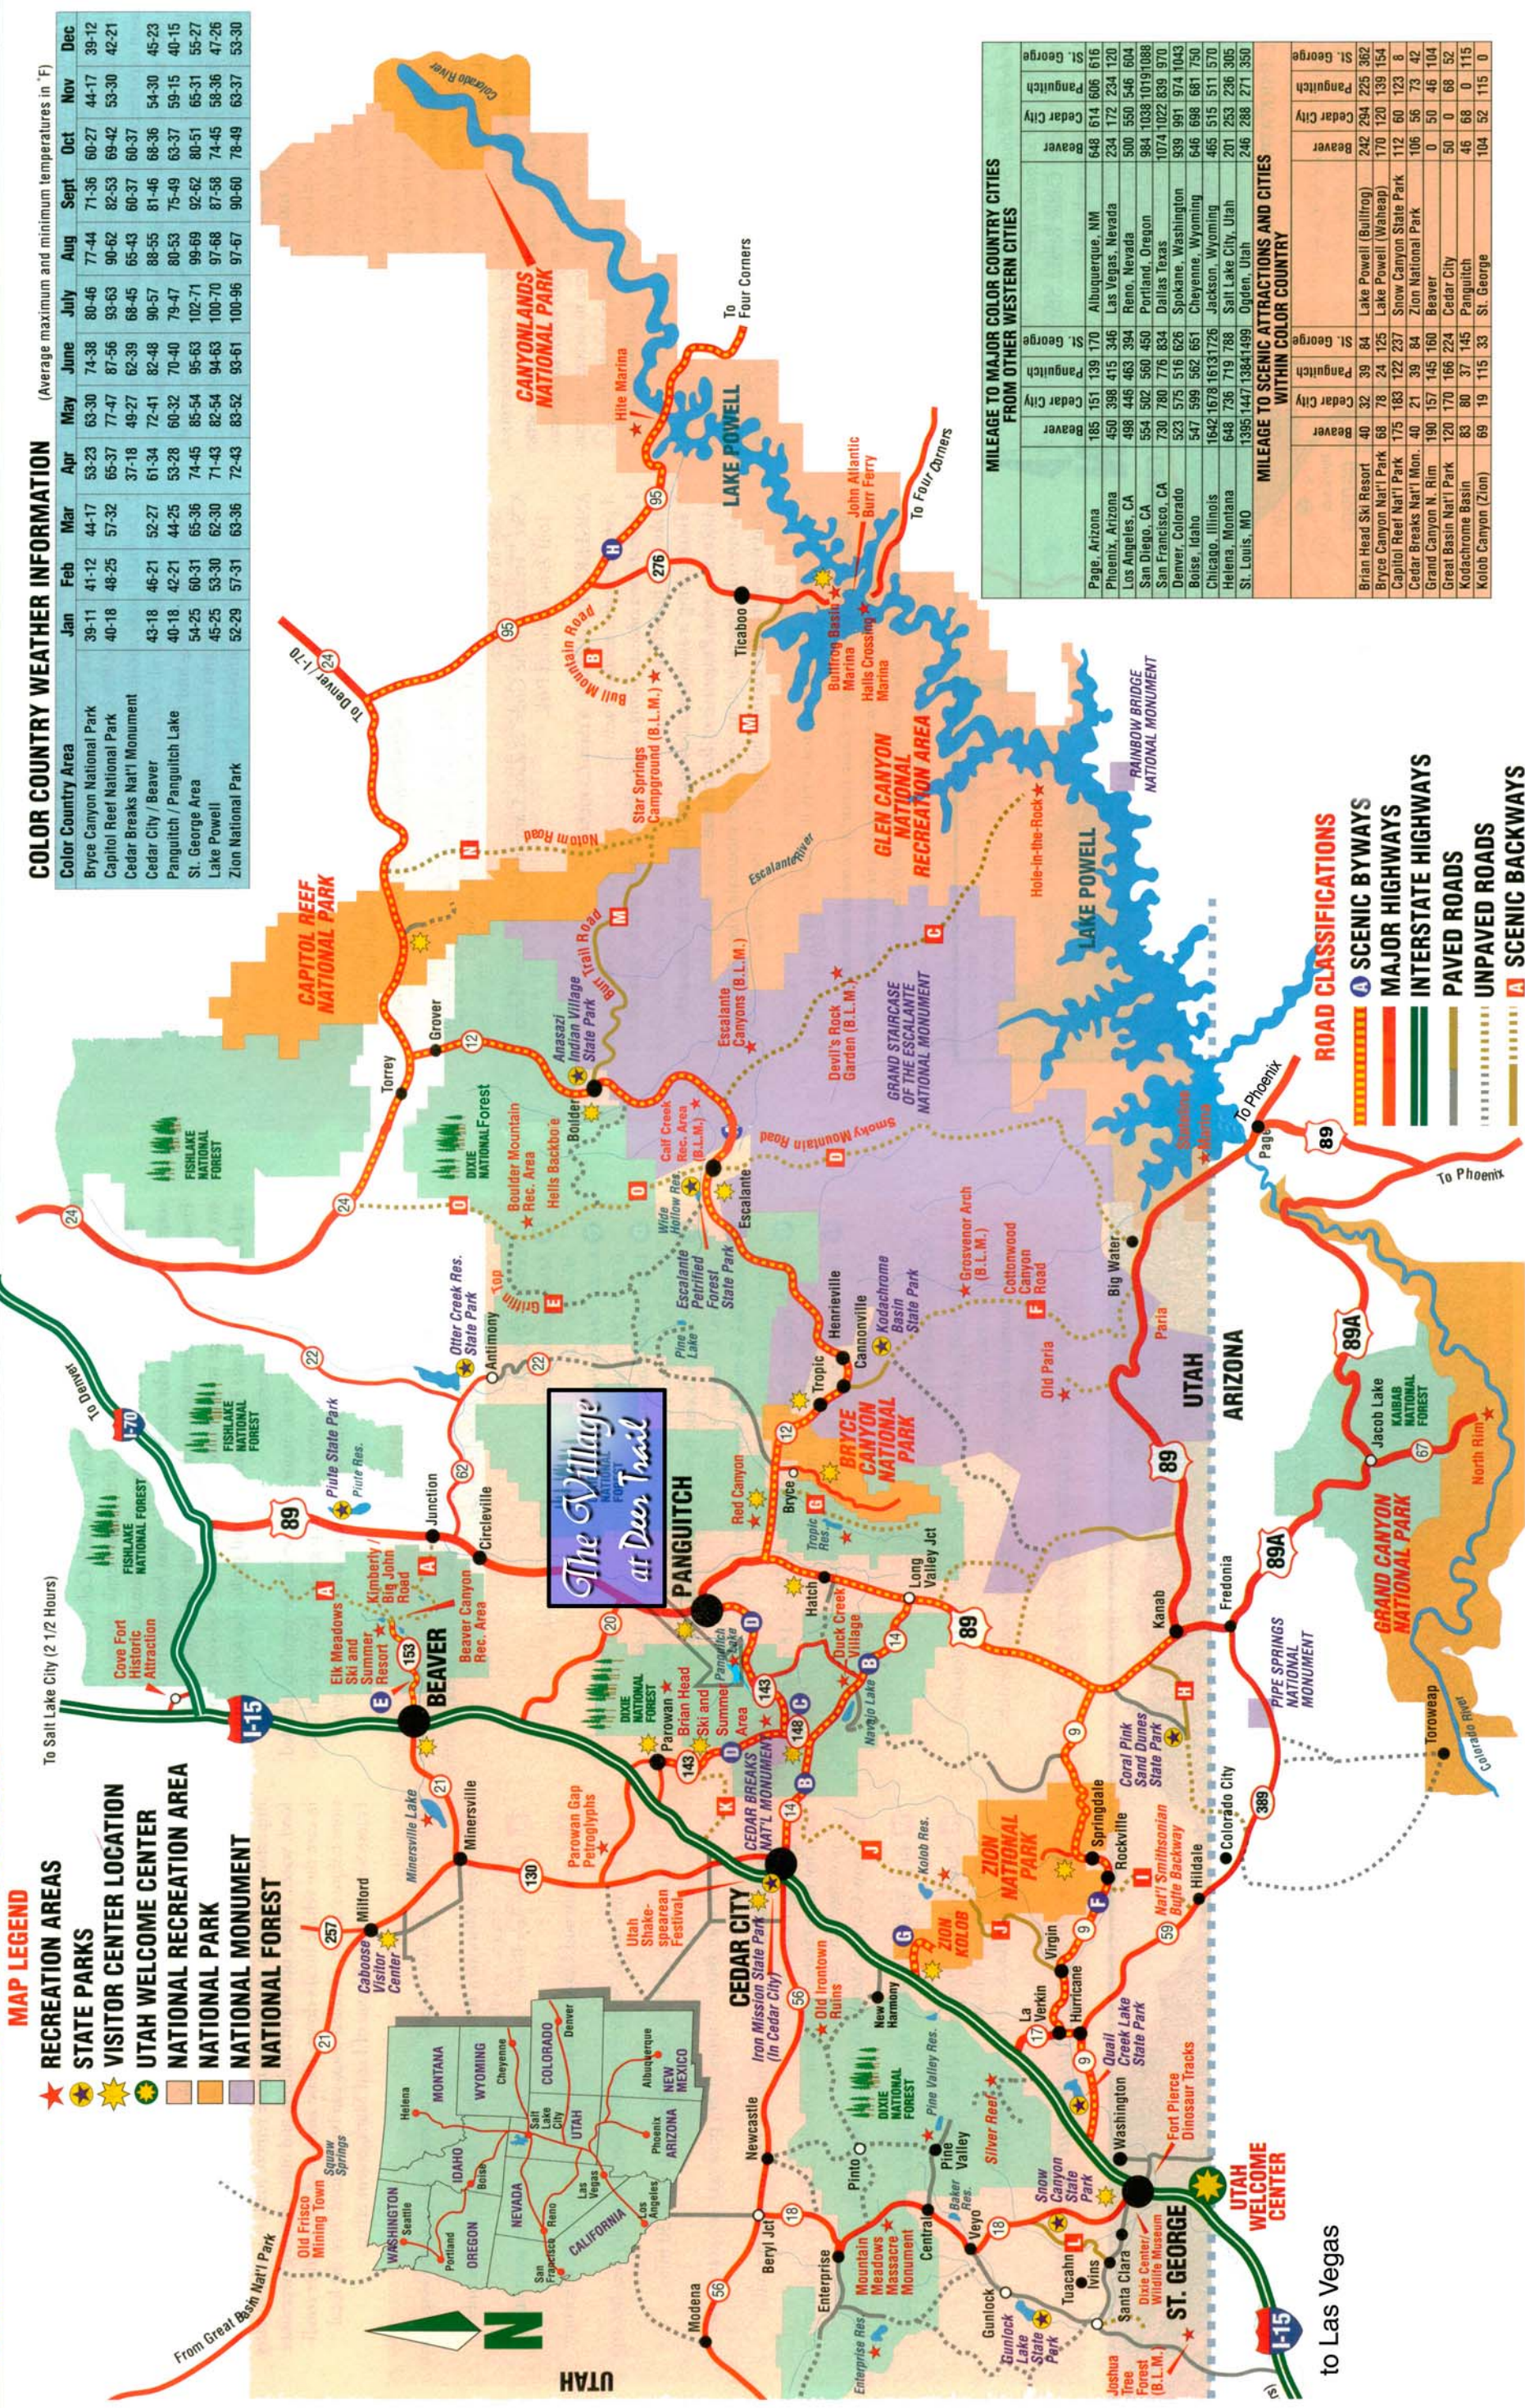

UTAH'S SOUTHWEST COLOR COUNTRY

COLOR COUNTRY WEATHER INFORMATION

(Average maximum and minimum temperatures in °F)

Color Country Area	Jan	Feb	Mar	Apr	May	June	July	Aug	Sept	Oct	Nov	Dec
Bryce Canyon National Park	39-11	41-12	44-17	53-23	63-30	74-38	80-46	77-44	71-36	60-27	44-17	39-12
Capitol Reef National Park	40-18	48-25	57-32	65-37	77-47	87-56	93-63	90-62	82-53	69-42	53-30	42-21
Cedar Breaks Nat'l Monument	43-18	46-21	52-27	61-34	72-41	82-48	90-57	88-55	81-46	68-36	54-30	45-23
Panguitch / Panguitch Lake	40-18	42-21	44-25	53-28	60-32	70-40	79-47	80-53	75-49	63-37	59-15	40-15
St. George Area	54-25	60-31	65-36	74-45	85-54	95-62	102-71	99-69	92-62	80-51	65-31	55-27
Lake Powell	45-25	53-30	62-30	71-43	82-54	94-63	100-70	97-68	87-58	74-45	58-36	47-26
Zion National Park	52-29	57-31	63-36	72-43	83-52	93-61	100-96	97-67	90-60	78-49	63-37	53-30

MILEAGE TO MAJOR COLOR COUNTRY CITIES FROM OTHER WESTERN CITIES

City	Beaver	Cedar City	Panguitch	St. George	Albuquerque, NM	Las Vegas, Nevada	Reno, Nevada	Portland, Oregon	Dallas, Texas	Spokane, Washington	Cheyenne, Wyoming	Jackson, Wyoming	Salt Lake City, Utah	Ogden, Utah
Page, Arizona	185	151	139	170	648	614	606	616	234	172	234	120	139	154
Phoenix, Arizona	490	398	415	346	500	550	546	604	984	1038	1019	1088	1074	1022
Los Angeles, CA	498	446	463	394	500	550	546	604	984	1038	1019	1088	1074	1022
San Diego, CA	554	502	560	450	730	780	776	834	1074	1022	839	970	939	991
San Francisco, CA	730	780	776	834	1074	1022	839	970	939	991	974	1043	939	991
Denver, Colorado	523	575	516	626	547	599	562	651	1642	1678	1613	1726	1642	1678
Boise, Idaho	547	599	562	651	1642	1678	1613	1726	1642	1678	1613	1726	1642	1678
Chicago, Illinois	1642	1678	1613	1726	1642	1678	1613	1726	1642	1678	1613	1726	1642	1678
Helena, Montana	648	736	719	788	1395	1447	1384	1499	1395	1447	1384	1499	1395	1447
St. Louis, MO	1395	1447	1384	1499	1395	1447	1384	1499	1395	1447	1384	1499	1395	1447

MILEAGE TO SCENIC ATTRactions AND CITIES WITHIN COLOR COUNTRY

Attraction/City	Beaver	Cedar City	Panguitch	St. George	Lake Powell (Bullfrog)	Lake Powell (Wehead)	Snow Canyon State Park	Zion National Park	Cedar City	Beaver
Brian Head Ski Resort	40	32	39	84	242	294	225	362	242	294
Bryce Canyon Nat'l Park	68	78	24	125	170	120	139	154	170	120
Capitol Reef Nat'l Park	175	183	122	237	112	60	123	6	112	60
Cedar Breaks Nat'l Mon.	40	21	39	84	106	56	73	42	106	56
Grand Canyon N. Rim	190	157	145	160	0	50	46	104	0	50
Great Basin Nat'l Park	120	170	166	224	50	0	68	52	50	0
Kodachrome Basin	83	80	37	145	46	66	0	115	46	66
Kolob Canyon (Zion)	69	19	115	33	104	52	115	0	104	52

1. ### MAP LEGEND
2. ★ RECREATION AREAS
   - ★ STATE PARKS
   - ★ VISITOR CENTER LOCATION
   - ★ UTAH WELCOME CENTER
   - ★ NATIONAL RECREATION AREA
   - ★ NATIONAL PARK
   - ★ NATIONAL MONUMENT
   - ★ NATIONAL FOREST

1. ### ROAD CLASSIFICATIONS
2. ⓐ SCENIC BYWAYS
   - ⓑ MAJOR HIGHWAYS
   - ⓓ INTERSTATE HIGHWAYS
   - ⓔ PAVED ROADS
   - ⓕ UNPAVED ROADS
   - ⓖ SCENIC BACKWAYS

to Las Vegas